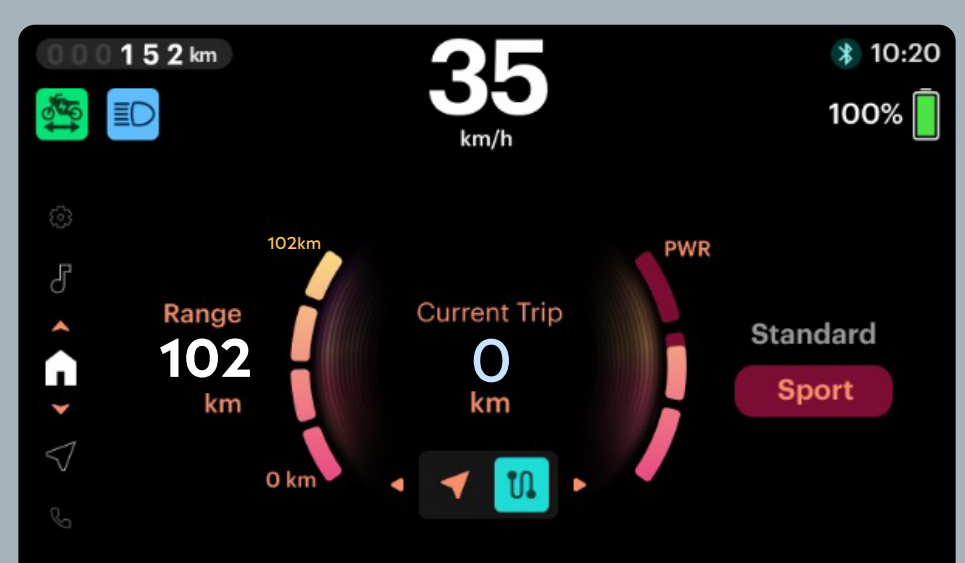

In-Vehicle Infotainment

Smart, Clear, and Connected Riding Experience

- » 17.78cm (7") Dynamic TFT display for sharp, clear visuals*.
- » Honda RoadSync Duo for seamless mobile integration*.

- » All essential information at a glance.
- » Day & Night modes for optimal clarity.
- » Control everything with easy toggles.

* This feature is available in the Activa e: Honda RoadSync Duo® variant only

Riding Modes

A mode for every mood

Econ Mode:

Maximizes efficiency by reducing power, softening acceleration, and extending range for a greener ride.

Standard Mode:

Balances power and efficiency for smooth acceleration and everyday comfort.

Sports Mode:

Enhances performance with increased power, sharper acceleration, and higher speed for a thrilling ride.